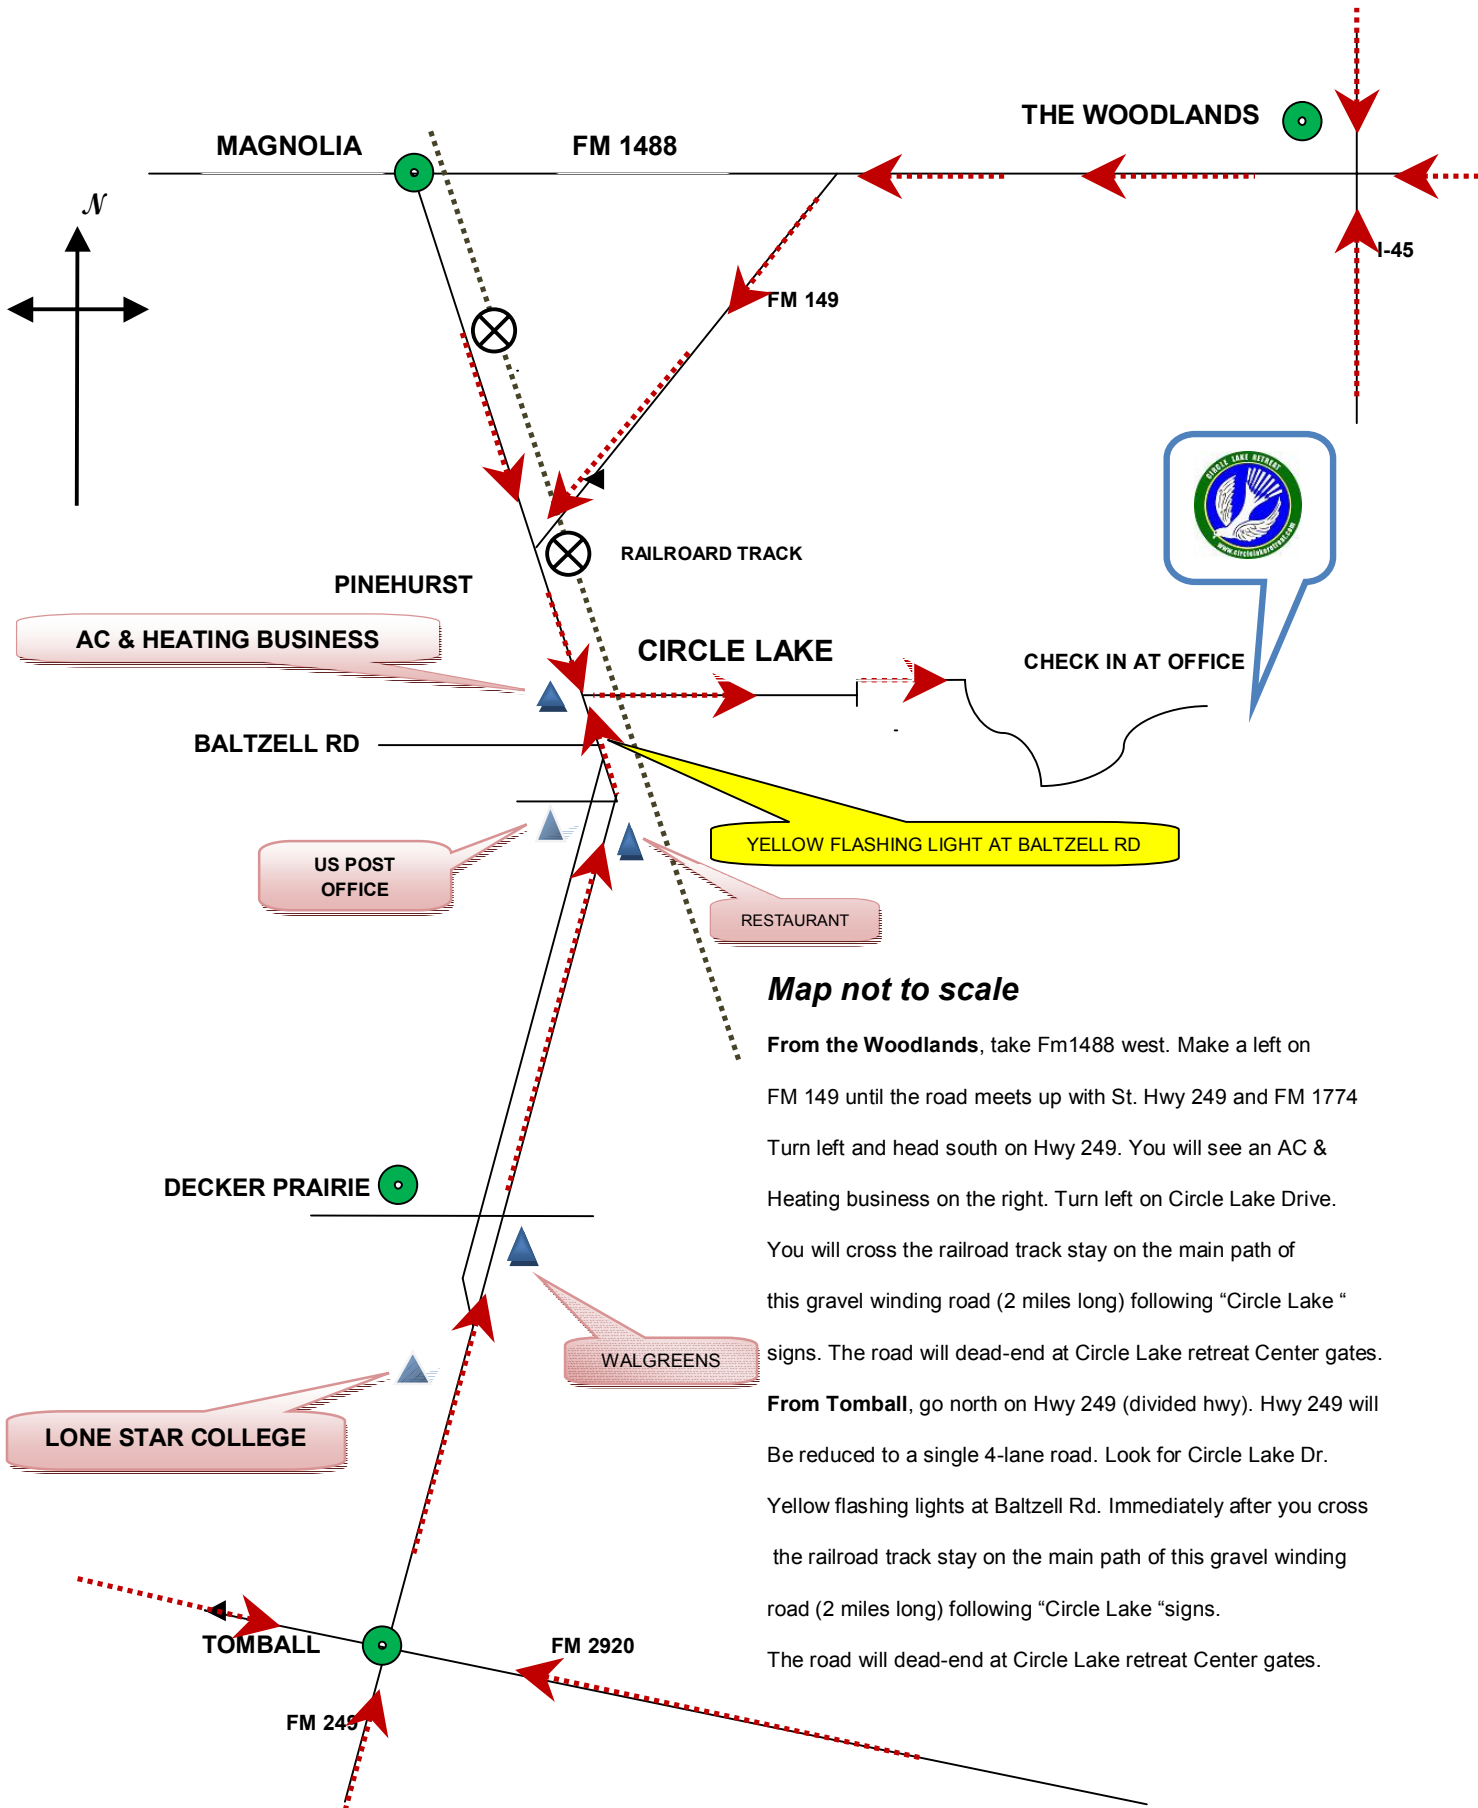

Circle Lake Retreat Center
 19000 Circle Lake Drive
 Pinehurst, TX 77362
 (281)356-6764 or (281)799-7790

Map not to scale

From the Woodlands, take Fm1488 west. Make a left on FM 149 until the road meets up with St. Hwy 249 and FM 1774. Turn left and head south on Hwy 249. You will see an AC & Heating business on the right. Turn left on Circle Lake Drive. You will cross the railroad track stay on the main path of this gravel winding road (2 miles long) following "Circle Lake " signs. The road will dead-end at Circle Lake retreat Center gates.

From Tomball, go north on Hwy 249 (divided hwy). Hwy 249 will Be reduced to a single 4-lane road. Look for Circle Lake Dr. Yellow flashing lights at Baltzell Rd. Immediately after you cross the railroad track stay on the main path of this gravel winding road (2 miles long) following "Circle Lake " signs. The road will dead-end at Circle Lake retreat Center gates.